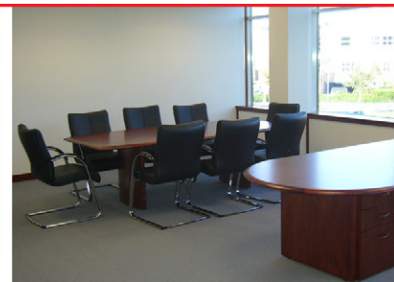

Panasonic Europe Case Study

case studies

"CBS designed and provided an excellent environment for our staff"

CBS were recently invited by Panasonic UK to assist with the relocation of Panasonic Europe to vacant space within the UK headquarters in Bracknell.

The entire project was extremely complex; the design, fit-out, reconfiguration, external landscaping and staff relocation all needed to be achieved within an eight-week schedule.

One key area of the entire project was the impressive reception. The open and bright feel was achieved with a stunning bespoke desk, contemporary soft furnishings and feature flooring and ceilings accentuating the shape of the desk.

The exterior of the reception area was also enhanced with new landscape features including a granite entrance walkway and striking architectural foliage.

Other areas included a Boardroom, VIP meeting room, executive offices and a staff break-out area.

This very successful scheme was finished within budget, on time and ready for occupation.

Facilities Manager, Jason Plummer commented:

"CBS designed and provided an excellent environment for our staff, operated quickly, met all of our deadlines and instilled confidence that we had made the right choice."

Panasonic